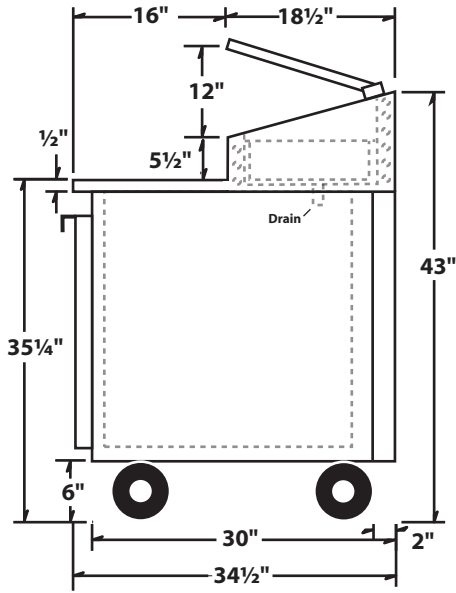

# 3-Door Remote Standard Prep Table Specifications

Model No. BM72-R

Phone: (631) 226-6688

FAX: (631) 226-6890

side view

top view

front view