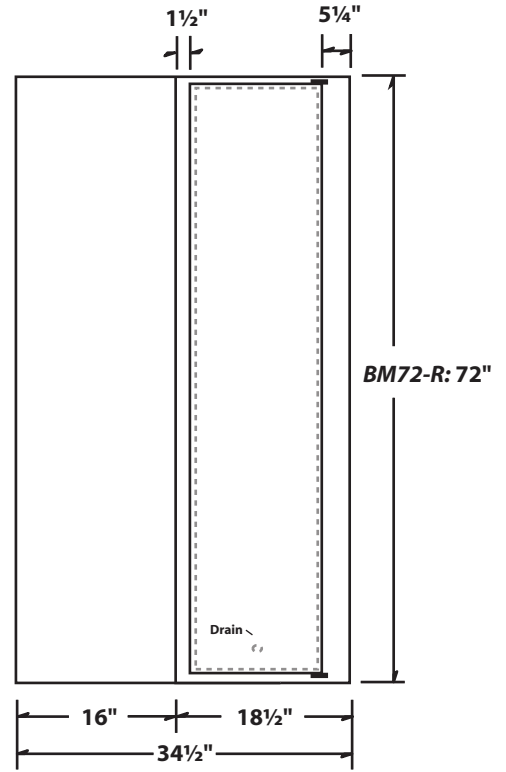

# 3-Door Remote Standard Prep Table Specifications

Model No. BM72-R

Phone: (631) 226-6688

FAX: (631) 226-6890

side view

top view

front view