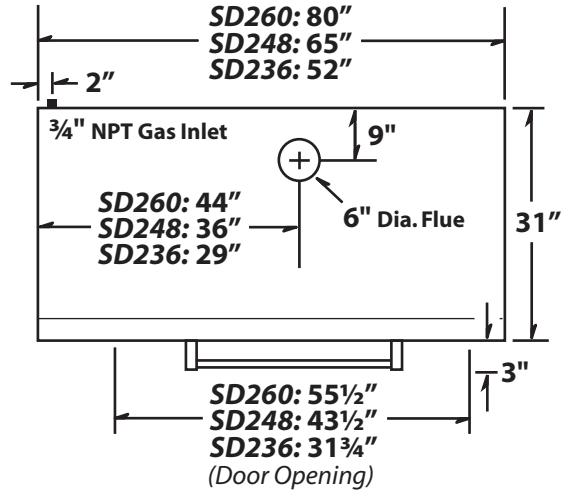

Slice Oven Specifications

Model No. SD236, SD248, SD260

Phone: (631) 226-6688
 FAX: (631) 226-6890

single model side view

top view

stacked model side view