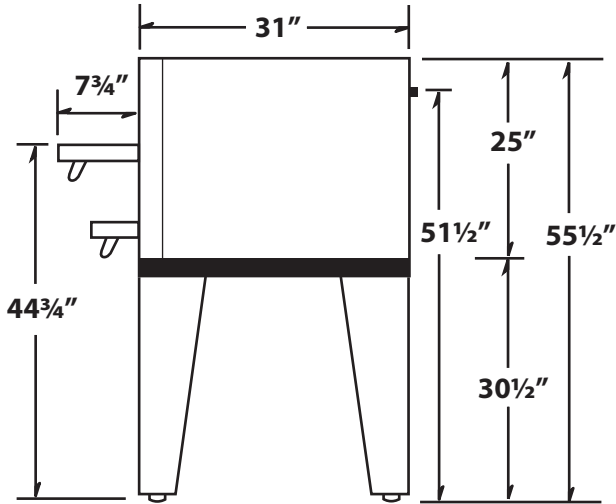

Slice Oven Specifications

Model No. SD236, SD248, SD260

Phone: (631) 226-6688
 FAX: (631) 226-6890

single model side view

top view

stacked model side view