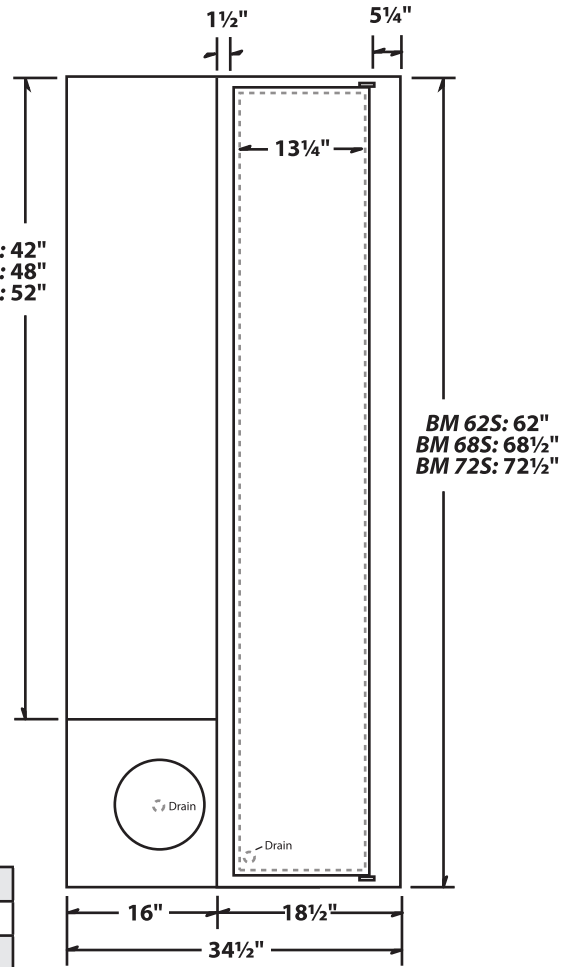

2 Door Prep Table Supreme Specifications

Model No. BM62S, BM68S & BM72S

Phone: (631) 226-6688

FAX: (631) 226-6890

BM 62S: 42"
BM 68S: 48"
BM 72S: 52"

top view

	BM 62S	BM 68S	BM 72S
Height (including wheels)	62 1/2"	62 1/2"	62 1/2"
Depth x Length	34 1/2" x 62"	34 1/2" x 68"	34 1/2" x 72"
Electrical	115 VAC	115 VAC	115 VAC
Refrigerant Type	R134a	R134a	R134a
Horsepower/Amp.	1/3HP / 7.2 amp	1/2HP / 8.8 amp	1/2HP / 8.8 amp
Number of Doors	1 (19"w) + 1 (17"w)	2 (19"w)	2 (19"w)