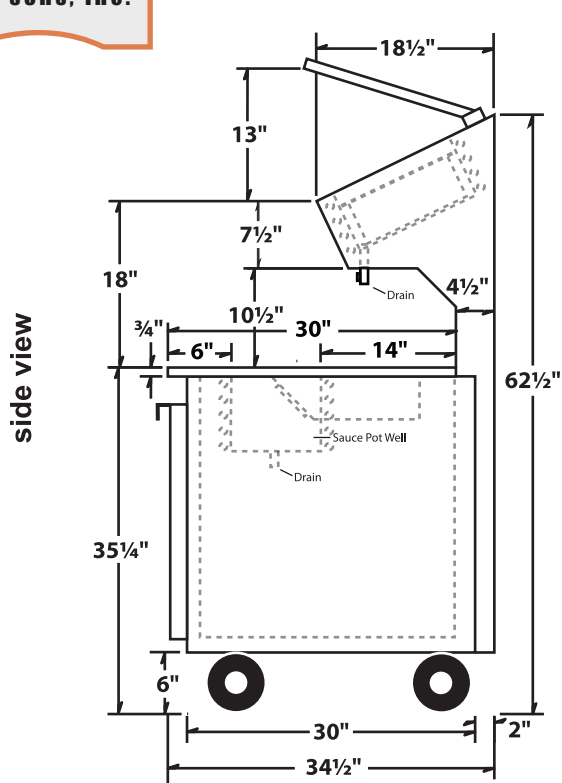

2 Door Prep Table Supreme Specifications

Model No. BM62S, BM68S & BM72S

Phone: (631) 226-6688

FAX: (631) 226-6890

BM 62S: 42"
BM 68S: 48"
BM 72S: 52"

top view

	BM 62S	BM 68S	BM 72S
Height (including wheels)	62 1/2"	62 1/2"	62 1/2"
Depth x Length	34 1/2" x 62"	34 1/2" x 68"	34 1/2" x 72"
Electrical	115 VAC	115 VAC	115 VAC
Refrigerant Type	R134a	R134a	R134a
Horsepower/Amp.	1/3HP / 7.2 amp	1/2HP / 8.8 amp	1/2HP / 8.8 amp
Number of Doors	1 (19"w) + 1 (17"w)	2 (19"w)	2 (19"w)