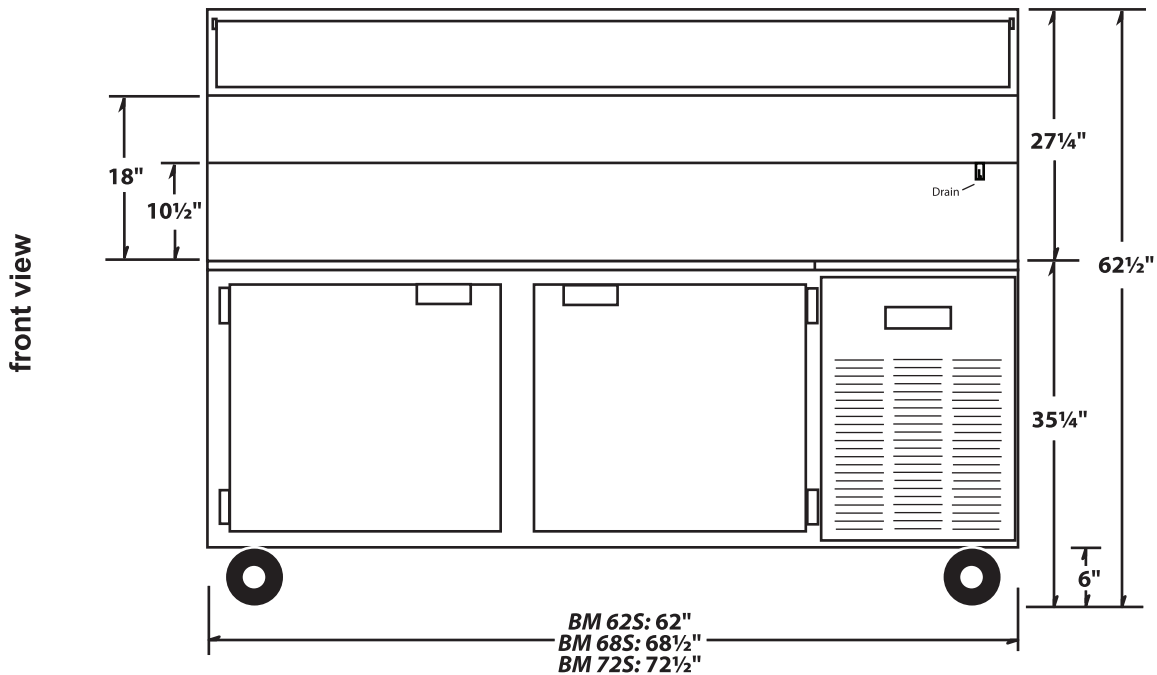

2 Door Prep Table Supreme Specifications

Model No. BM62S, BM68S & BM72S

Phone: (631) 226-6688

FAX: (631) 226-6890

BM 62S: 42"
BM 68S: 48"
BM 72S: 52"

top view

	BM 62S	BM 68S	BM 72S
Height (including wheels)	62 1/2"	62 1/2"	62 1/2"
Depth x Length	34 1/2" x 62"	34 1/2" x 68"	34 1/2" x 72"
Electrical	115 VAC	115 VAC	115 VAC
Refrigerant Type	R134a	R134a	R134a
Horsepower/Amp.	1/3HP / 7.2 amp	1/2HP / 8.8 amp	1/2HP / 8.8 amp
Number of Doors	1 (19"w) + 1 (17"w)	2 (19"w)	2 (19"w)