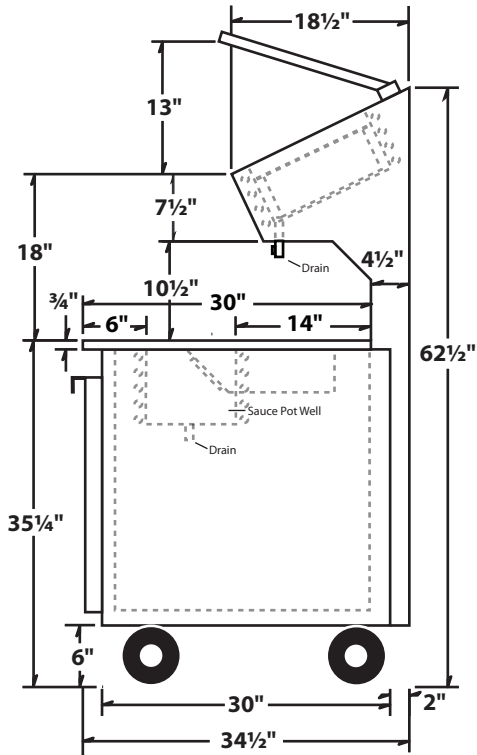

2 Door Prep Table Supreme Specifications

Model No. BM62S, BM68S & BM72S

Phone: (631) 226-6688
 FAX: (631) 226-6890

side view

BM 62S: 42"
 BM 68S: 48"
 BM 72S: 52"

top view

BM 62S: 62 1/2"
 BM 68S: 68 1/2"
 BM 72S: 72 1/2"

front view

BM 62S: 62 1/2"
 BM 68S: 68 1/2"
 BM 72S: 72 1/2"