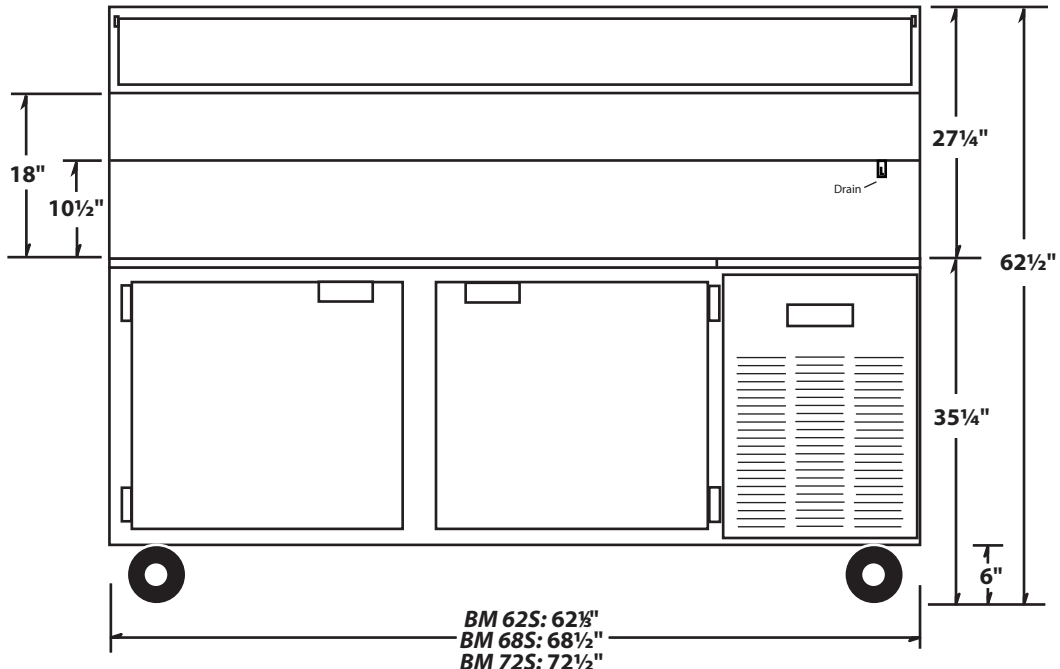

2 Door Prep Table Supreme Specifications

Model No. BM62S, BM68S & BM72S

Phone: (631) 226-6688
 FAX: (631) 226-6890

side view

BM 62S: 42"
 BM 68S: 48"
 BM 72S: 52"

top view

BM 62S: 62 1/2"
 BM 68S: 68 1/2"
 BM 72S: 72 1/2"

front view

BM 62S: 62 1/2"
 BM 68S: 68 1/2"
 BM 72S: 72 1/2"