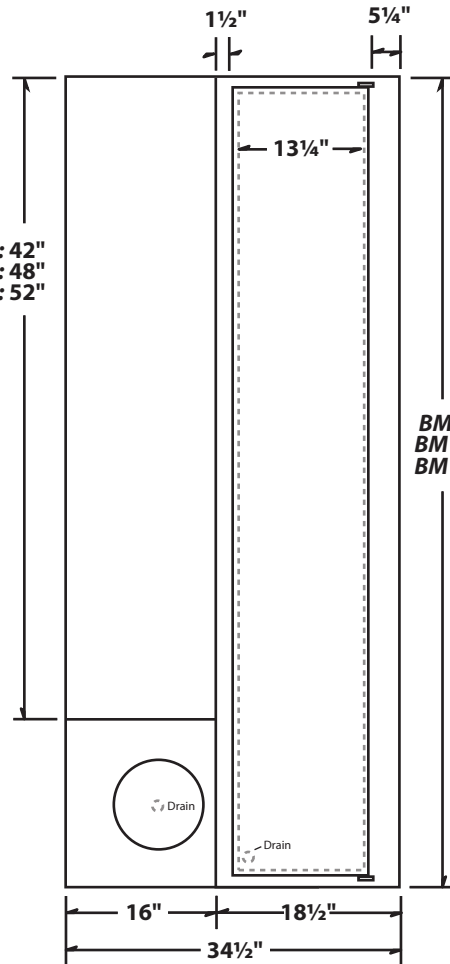

2 Door Prep Table Supreme Specifications

Model No. BM62S, BM68S & BM72S

Phone: (631) 226-6688
 FAX: (631) 226-6890

side view

BM 62S: 42"
 BM 68S: 48"
 BM 72S: 52"

top view

BM 62S: 62 1/2"
 BM 68S: 68 1/2"
 BM 72S: 72 1/2"

front view

BM 62S: 62 1/2"
 BM 68S: 68 1/2"
 BM 72S: 72 1/2"