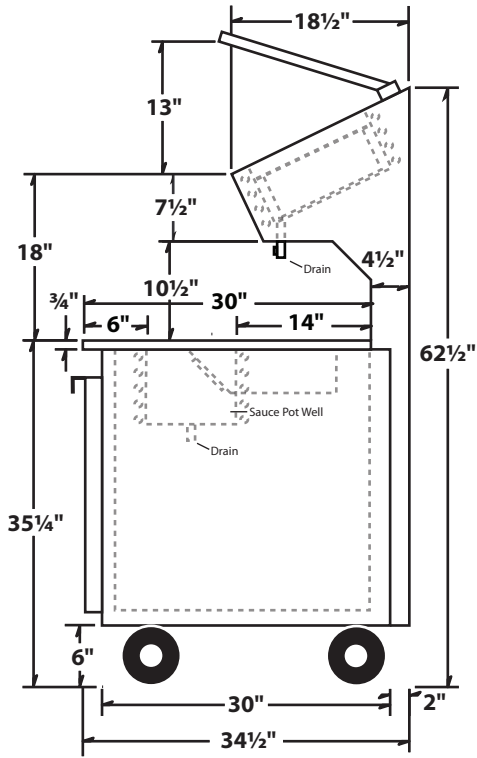

# 84" Length 3 Door Prep Table Supreme Specifications

Phone: (631) 226-6688

Model No. BM84S

FAX: (631) 226-6890

side view

top view

front view