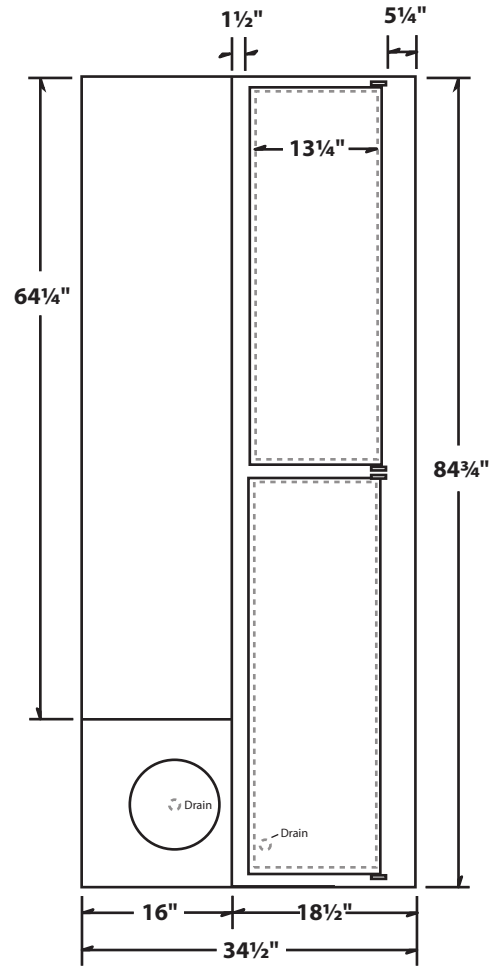

# 84" Length 3 Door Prep Table Supreme Specifications

Phone: (631) 226-6688

Model No. BM84S

FAX: (631) 226-6890

side view

top view

front view